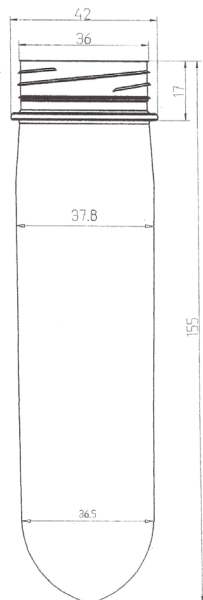

Product Family

PET PREFORM 10.00G   PET PREFORM 12.00G   PET PREFORM 18.00G
PET PREFORM 390.00G

Quality

All our products are produced in quality controlled environment taking into consideration food safety and hygiene standards under certified ISO 9001:2000 & ISO 9001:2008 and GMP quality management system. Our Quality System is regularly audited by third party.

Disclaimer

Consumer Safety is extremely important for Industrium. Therefore all our food-contact materials and articles are produced taking into consideration national and international regulations, and do not transfer their constituents to the food under normal or foreseeable conditions of use. The foregoing data are without engagement and constitute the best of our knowledge; they are reliable if applied correctly and adapted to local conditions and cannot be taken as any guarantee, since the processing at the end-user are beyond our control. The above mentioned guidelines are supplied to assist the buyer in determining the proper use of products. However, because every food supplier's recipes, ingredients, processes and supply chain are unique, these guidelines are not a substitute for product testing. Confirmation of product acceptability under customer's specific conditions of use must be done by the customer.

Properties

Material	:PET
Material composition	:99.6% Virgin PET 0.04% Master batch
Manufacturing Process	:Injection molding
Rim Diameter (mm)	:36
Total Height (mm)	:155
Product Weight (g)	:65
Color(s)	:Blue & Clear
Softening Temperature (°C)	:78
Upper Temperature Limit(°C)	:60
Lower Temperature Limit (°C)	:0

Packaging

Packaging	:Cardboard Carton
Pieces per Carton	:475
Carton Width (cm)	:45
Carton Depth (cm)	:44
Carton Height (cm)	:37
Carton Weight (Kg)	:32

Storage & Handling Conditions

Dry Cool Space (<40°C)
Out of Direct Sunlight
Maximum stacking 4 Cartons