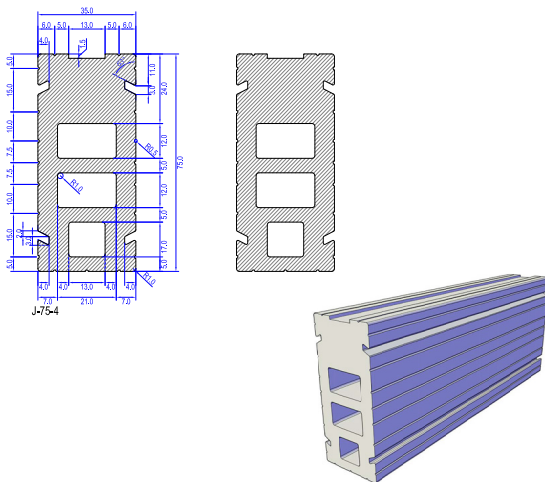

WPC BIG JOIST

Used as a base for the decking profiles

- 100% Recyclable, Environmentally friendly
- Cost-effective
- Minimal to zero maintenance
- Orderless, UV resistance, Stain resistance, Anti-slippery, No rotting, No splintering

Product Family

WPC JOIST

Related Products

WPC FLOORING FILLED PROFILE

WPC FLOORING HOLLOW PROFILE

WPC FASCIA

WPC SKIRTING PROFILE

JOIST CLIP

START STOP CLIP

SLIM CLIP

SIDE CLIP

STANDARD CLIP

HALF CLIP

DOUBLE CLIP

WPC HOLLOW PROFILE CLOSER CAP

Quality