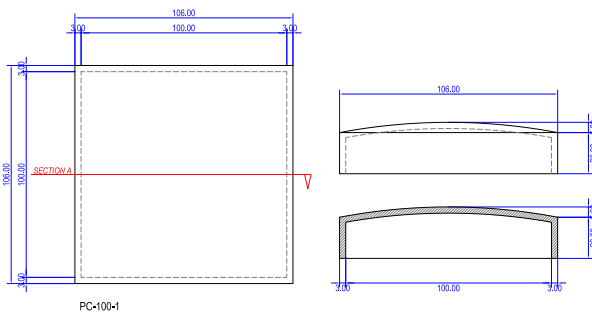

WPC FENCING COLUMN CAP

used to cover the end/top of the fencing column

- 100% Recyclable, Environmentally friendly
- Cost-effective
- Minimal to zero maintenance

Properties

Material	:PP
Material composition	:99.2% Polypropylene 0.8% Masterbatch
Manufacturing Process	:Injection Moulding
Length (mm)	:106
Width (mm)	:106
Height (mm)	:25
Weight (kg/m)	:61.50±5%
Color(s)	:Standard: Brown, Grey Customizable

Packaging

Packaging	:Plastic Bag
Pieces per Bag	:As Needed

Ordering Option(s)

Custom Color

Related Products

WPC FENCING COLUMN	WPC FENCING COLUMN FILLER
WPC FENCING CORNER COLUMN	WPC CENTER PROFILE
WPC FENCING COLUMN CORNER FILLER	WPC GROOVE CENTER PROFILE
WPC FENCING TOP CLOSER PROFILE	WPC FENCING BOTTOM PROFILE
WPC FENCING MIDDLE SEPARATOR PROFILE	
WPC MALE-FEMALE FENCE SEPARATOR	
WPC FEMALE-FEMALE FENCE SEPARATOR	
WPC MALE-MALE FENCE SEPARATOR	