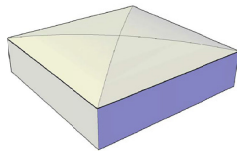

WPC FENCING COLUMN CAP

used to cover the end/top of the fencing column

- 100% Recyclable, Environmentally friendly
- Cost-effective
- Minimal to zero maintenance

Properties

Material	:PP
Material composition	:99.2% Polypropylene 0.8% Masterbatch
Manufacturing Process	:Injection Moulding
Length (mm)	:106
Width (mm)	:106
Height (mm)	:25
Weight (kg/m)	:61.50±5%
Color(s)	:Standard: Brown, Grey Customizable

Packaging

Packaging	:Plastic Bag
Pieces per Bag	:As Needed

Ordering Option(s)

Custom Color

Related Products

WPC FENCING COLUMN	WPC FENCING COLUMN FILLER
WPC FENCING CORNER COLUMN	WPC CENTER PROFILE
WPC FENCING COLUMN CORNER FILLER	WPC GROOVE CENTER PROFILE
WPC FENCING TOP CLOSER PROFILE	WPC FENCING BOTTOM PROFILE
WPC FENCING MIDDLE SEPARATOR PROFILE	
WPC MALE-FEMALE FENCE SEPARATOR	
WPC FEMALE-FEMALE FENCE SEPARATOR	
WPC MALE-MALE FENCE SEPARATOR	